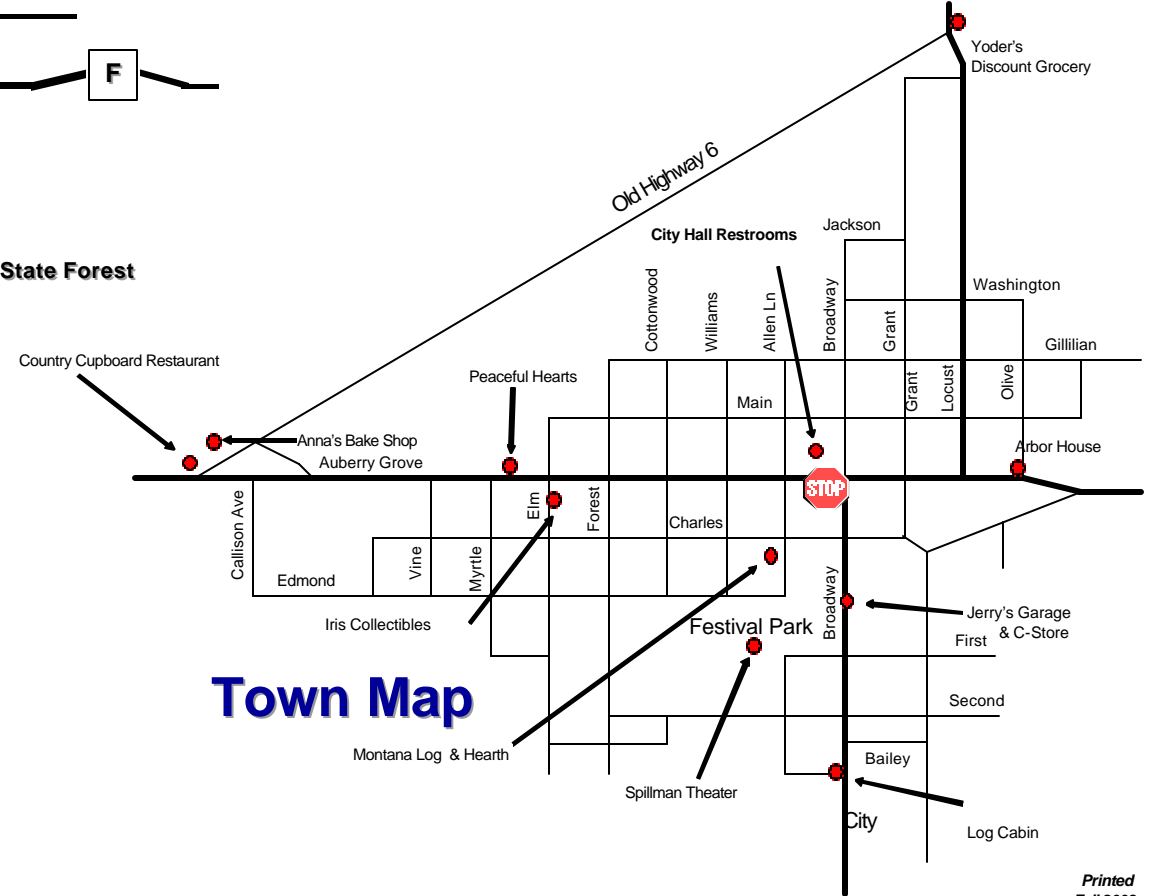

# Jamesport Missouri

**Map**  
Provided courtesy of:

## Town Center

## Town Map

*Amish stores are closed on Sunday, and the following holidays.*

- Epiphany (Jan 6)*
- Good Friday*
- Ascension Day*
- Christmas (Dec 25)*

*Amish stores are open on all Monday Holidays. Some Amish stores are closed on*